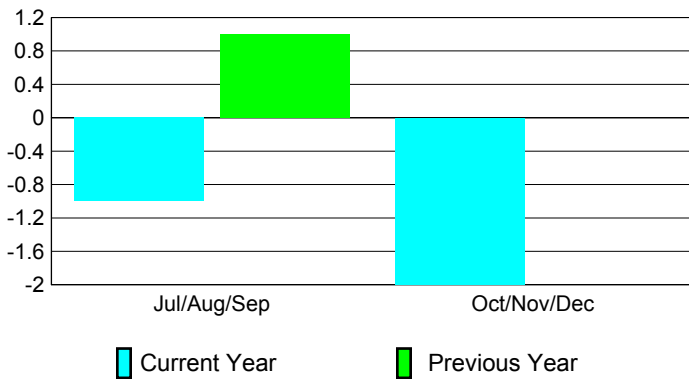

2010-2011 GMT Reports for District (or Undistricted) **District 413**

GMT: **MANOJ SHAH**

Location: **ZAMBIA**

GMT CA: **6**

CLUBS

**Club Results
2010-2011**

**Clubs
2009-2010**

Month	New Club Goal	Actual New Clubs	Actual Dropped Clubs	Gain/Loss of Clubs	Gain/Loss of Clubs
Jul/Aug/Sep	2	0	-1	-1	1
Oct/Nov/Dec	1	0	-2	-2	0
Totals	3	0	-3	-3	1

Club Results 2010-2011

Goal, New, Dropped, Gain/Loss

Comparison of Club Gain/Loss

Current Year Compared to the Previous Year

YTD Status Quo Clubs 2010-2011

Status Quo Clubs Compared to Status Quo Members

MEMBERSHIP