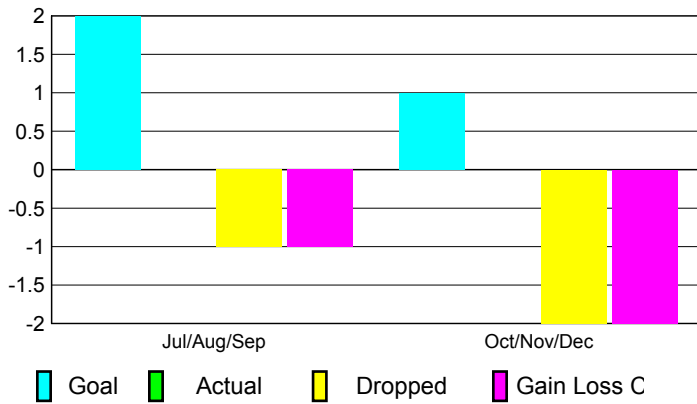

2010-2011 GMT Reports for District (or Undistricted) **District 413**

GMT: **MANOJ SHAH**

Location: **ZAMBIA**

GMT CA: **6**

CLUBS

**Club Results
2010-2011**

**Clubs
2009-2010**

Month	New Club Goal	Actual New Clubs	Actual Dropped Clubs	Gain/Loss of Clubs	Gain/Loss of Clubs
Jul/Aug/Sep	2	0	-1	-1	1
Oct/Nov/Dec	1	0	-2	-2	0
Totals	3	0	-3	-3	1

Club Results 2010-2011

Goal, New, Dropped, Gain/Loss

Comparison of Club Gain/Loss

Current Year Compared to the Previous Year

YTD Status Quo Clubs 2010-2011

Status Quo Clubs Compared to Status Quo Members

MEMBERSHIP